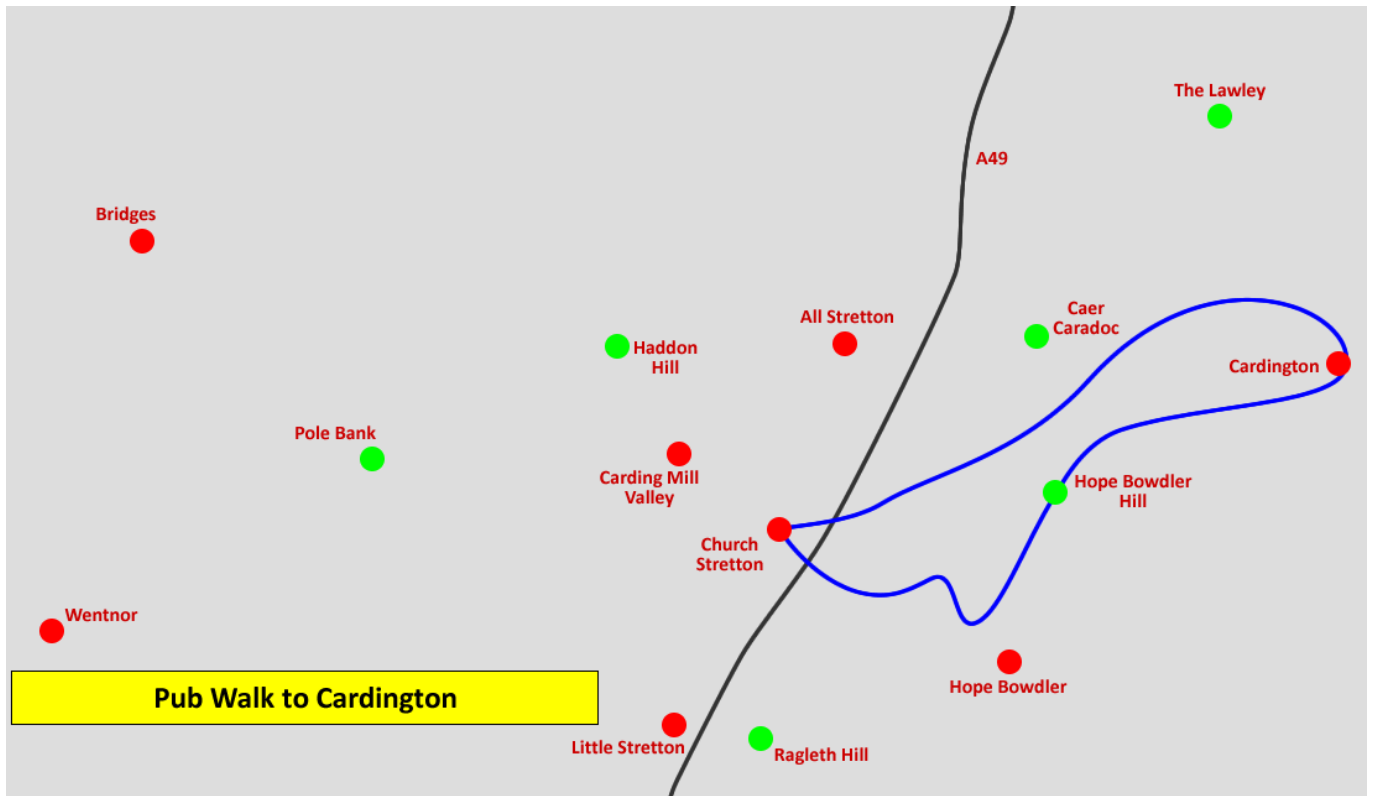

# Church Stretton Walking Festival 2018: Thursday 21<sup>st</sup> – Sunday 24<sup>th</sup> June

## Walk Overviews

(These maps are only intended to give a rough guide as to the location of each walk, for comparison purposes)

Thursday, 10:00, Carding Mill Valley

Thursday, 10:30, Carding Mill Valley

Thursday, 10:30, The Outdoor Depot

Friday, 10:00, Hope Bowdler Village Hall

Friday, 10:00, Sandford Avenue Layby

Friday, 10:00, Church Stretton Library

Saturday, 10:00, The Outdoor Depot

Saturday, 09:30, The Square

Saturday, 10:00, Carding Mill Valley

Sunday, 10:00, The Outdoor Depot

Sunday, 10:00, Carding Mill Valley

Sunday, 10:30, The Outdoor Depot