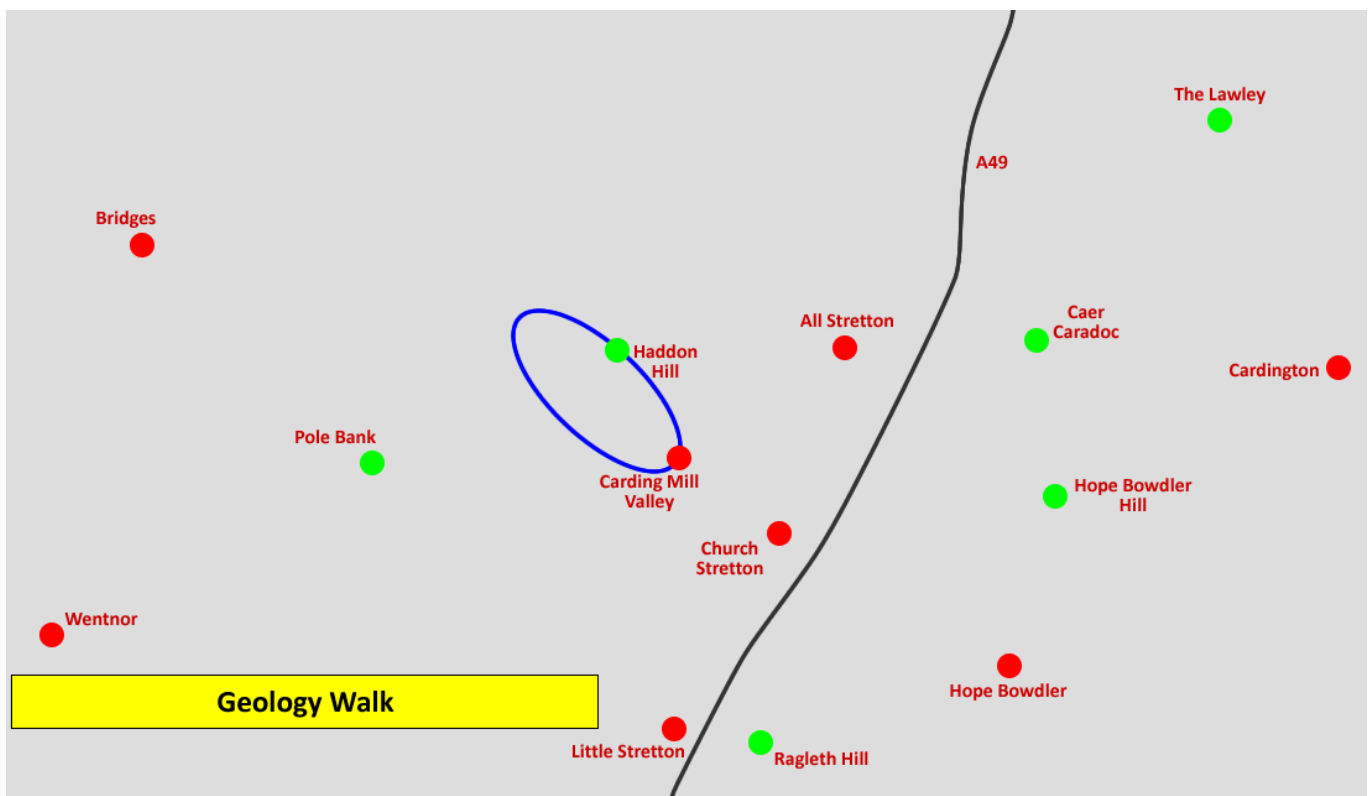

# Church Stretton Walking Festival 2018: Thursday 21<sup>st</sup> – Sunday 24<sup>th</sup> June

## Walk Overviews

(These maps are only intended to give a rough guide as to the location of each walk, for comparison purposes)

Thursday, 10:00, Carding Mill Valley

Thursday, 10:30, Carding Mill Valley

Thursday, 10:30, The Outdoor Depot

Friday, 10:00, Hope Bowdler Village Hall

Friday, 10:00, Sandford Avenue Layby

Friday, 10:00, Church Stretton Library

Saturday, 10:00, The Outdoor Depot

Saturday, 09:30, The Square

Saturday, 10:00, Carding Mill Valley

Sunday, 10:00, The Outdoor Depot

Sunday, 10:00, Carding Mill Valley

Sunday, 10:30, The Outdoor Depot