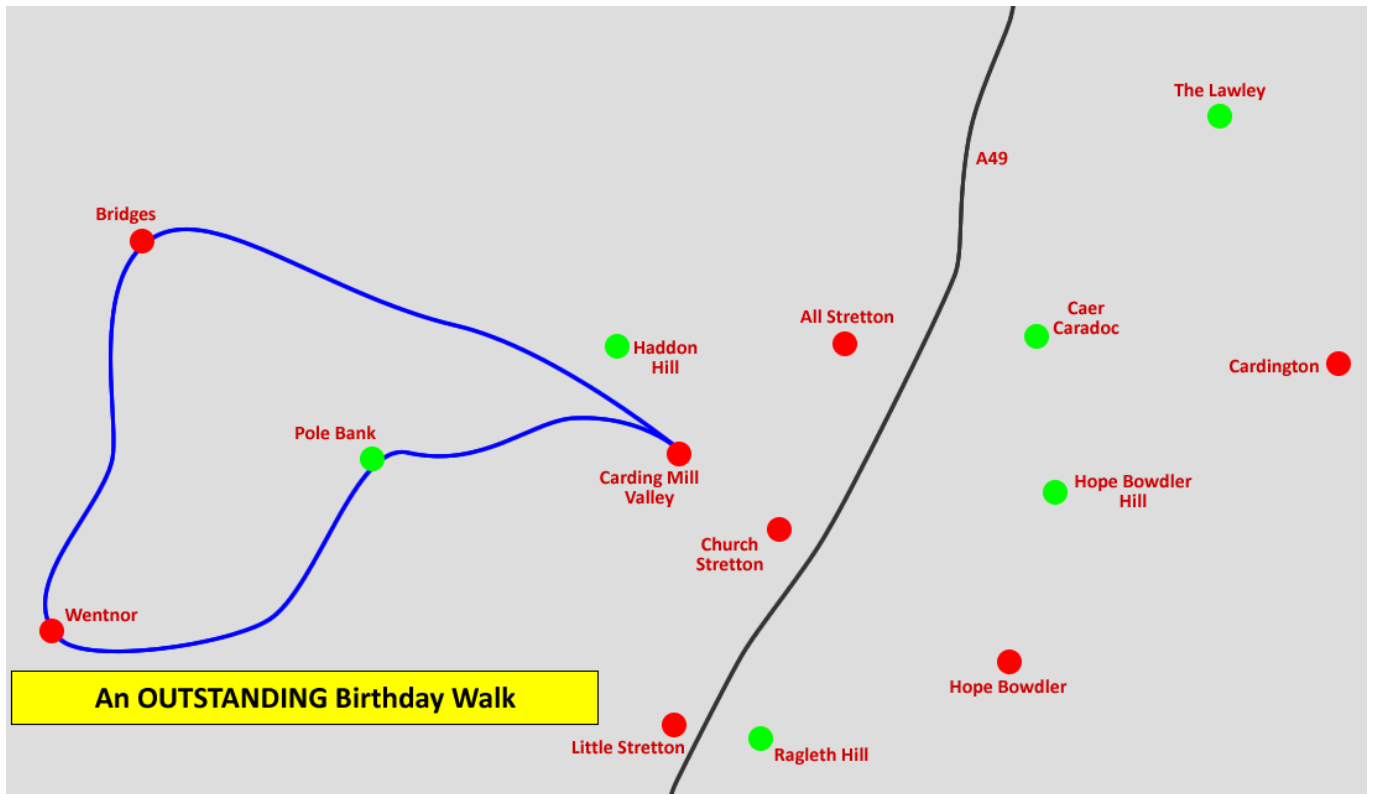

## Walk Overviews

(These maps are only intended to give a rough guide as to the location of each walk, for comparison purposes)

Thursday, 10:00, Carding Mill Valley

Thursday, 10:30, Carding Mill Valley

Thursday, 10:30, The Outdoor Depot

Friday, 10:00, Hope Bowdler Village Hall

Friday, 10:00, Sandford Avenue Layby

Friday, 10:00, Church Stretton Library

Saturday, 10:00, The Outdoor Depot

Saturday, 09:30, The Square

Saturday, 10:00, Carding Mill Valley

Sunday, 10:00, The Outdoor Depot

Sunday, 10:00, Carding Mill Valley

Sunday, 10:30, The Outdoor Depot