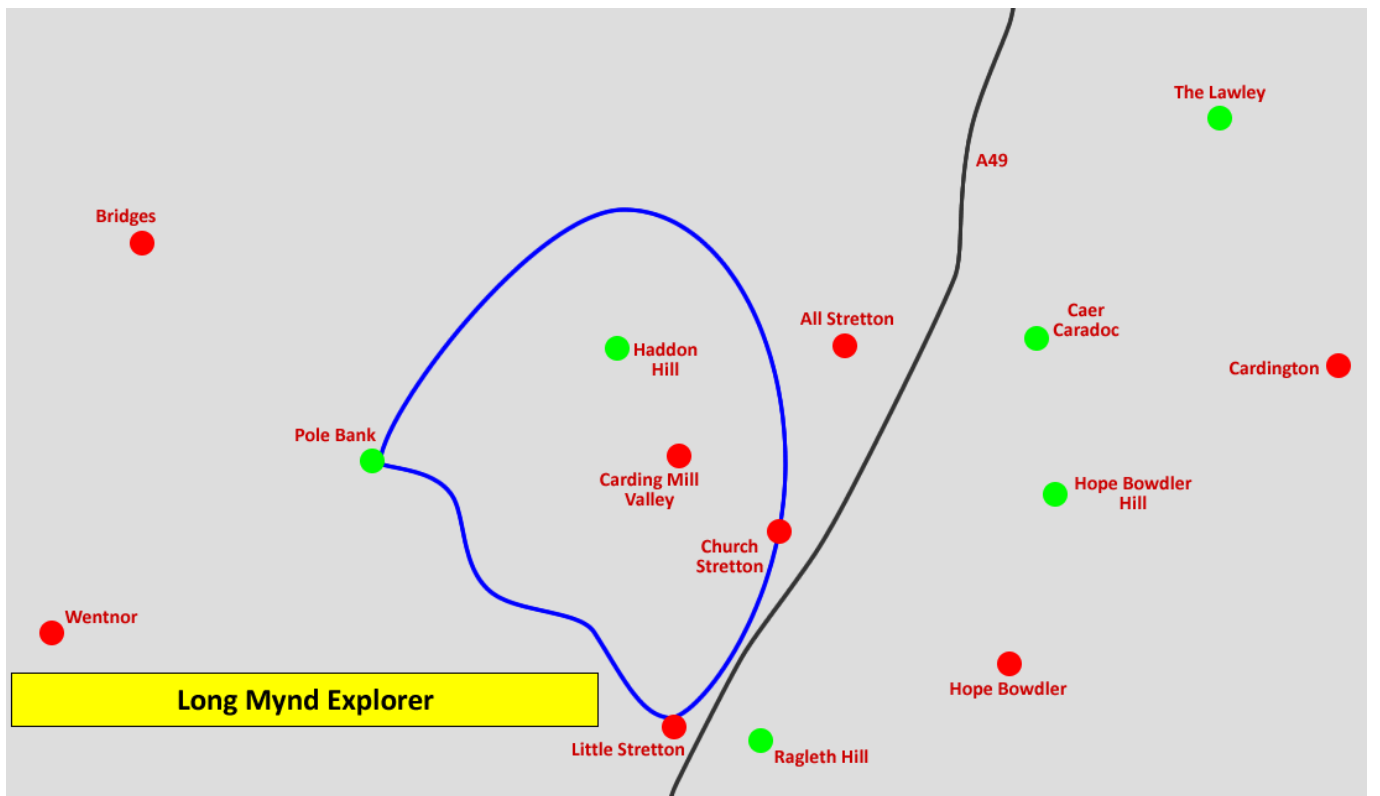

## Walk Overviews

(These maps are only intended to give a rough guide as to the location of each walk, for comparison purposes)

Thursday, 10:00, Carding Mill Valley

Thursday, 10:30, Carding Mill Valley

Thursday, 10:30, The Outdoor Depot

Friday, 10:00, Hope Bowdler Village Hall

Friday, 10:00, Sandford Avenue Layby

Friday, 10:00, Church Stretton Library

Saturday, 10:00, The Outdoor Depot

Saturday, 09:30, The Square

Saturday, 10:00, Carding Mill Valley

Sunday, 10:00, The Outdoor Depot

Sunday, 10:00, Carding Mill Valley

Sunday, 10:30, The Outdoor Depot