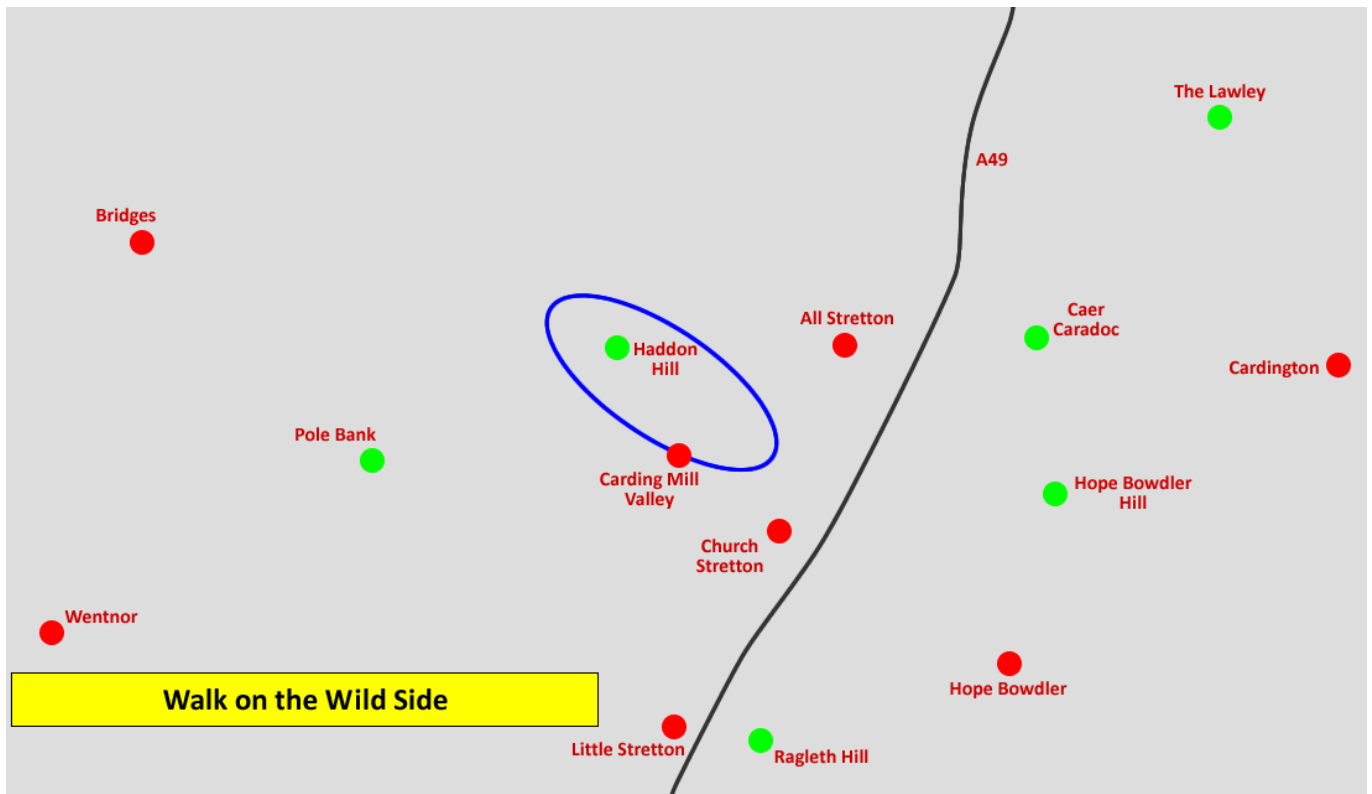

# Church Stretton Walking Festival 2018: Thursday 21<sup>st</sup> – Sunday 24<sup>th</sup> June

## Walk Overviews

(These maps are only intended to give a rough guide as to the location of each walk, for comparison purposes)

Thursday, 10:00, Carding Mill Valley

Thursday, 10:30, Carding Mill Valley

Thursday, 10:30, The Outdoor Depot

Friday, 10:00, Hope Bowdler Village Hall

Friday, 10:00, Sandford Avenue Layby

Friday, 10:00, Church Stretton Library

Saturday, 10:00, The Outdoor Depot

Saturday, 09:30, The Square

Saturday, 10:00, Carding Mill Valley

Sunday, 10:00, The Outdoor Depot

Sunday, 10:00, Carding Mill Valley

Sunday, 10:30, The Outdoor Depot