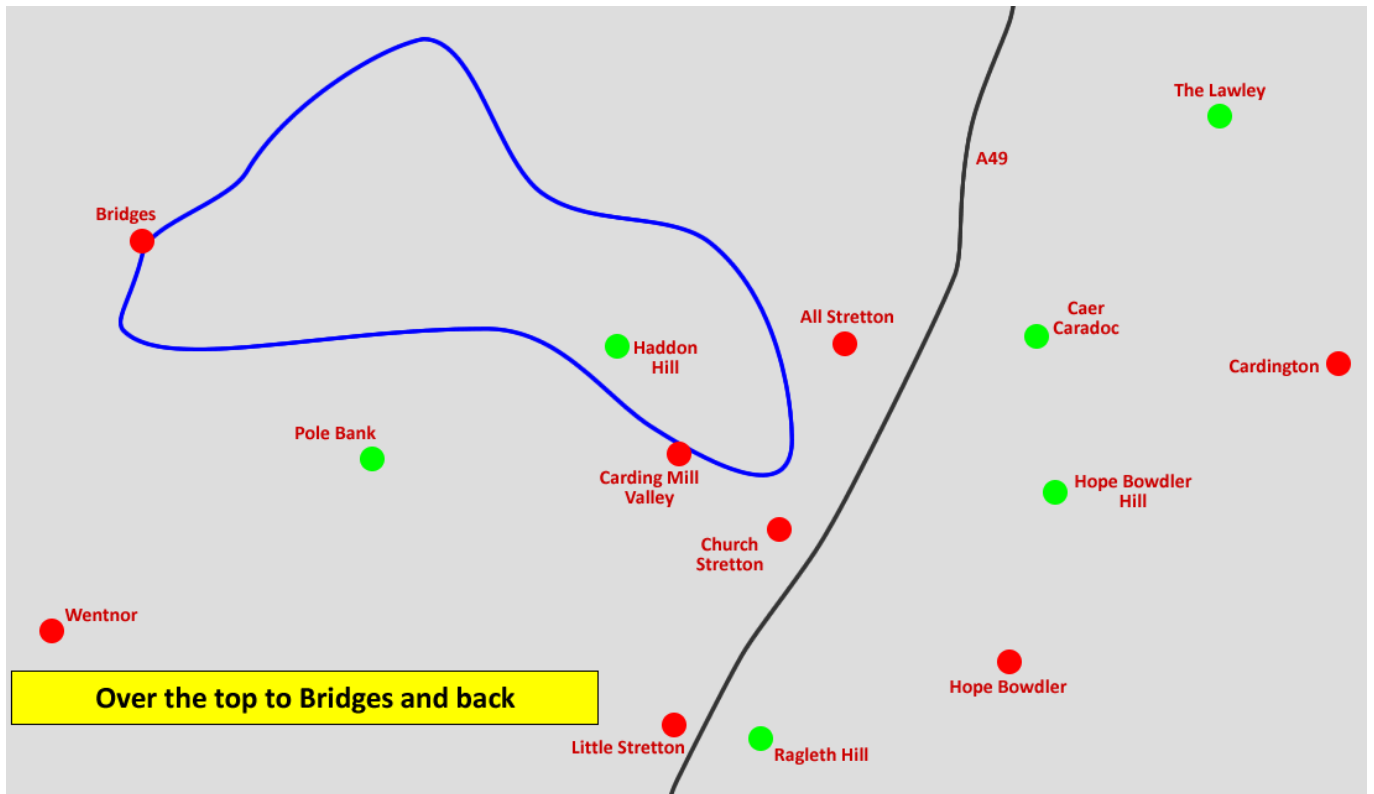

## Walk Overviews

(These maps are only intended to give a rough guide as to the location of each walk, for comparison purposes)

Thursday, 10:00, Carding Mill Valley

Thursday, 10:30, Carding Mill Valley

Thursday, 10:30, The Outdoor Depot

Friday, 10:00, Hope Bowdler Village Hall

Friday, 10:00, Sandford Avenue Layby

Friday, 10:00, Church Stretton Library

Saturday, 10:00, The Outdoor Depot

Saturday, 09:30, The Square

Saturday, 10:00, Carding Mill Valley

Sunday, 10:00, The Outdoor Depot

Sunday, 10:00, Carding Mill Valley

Sunday, 10:30, The Outdoor Depot