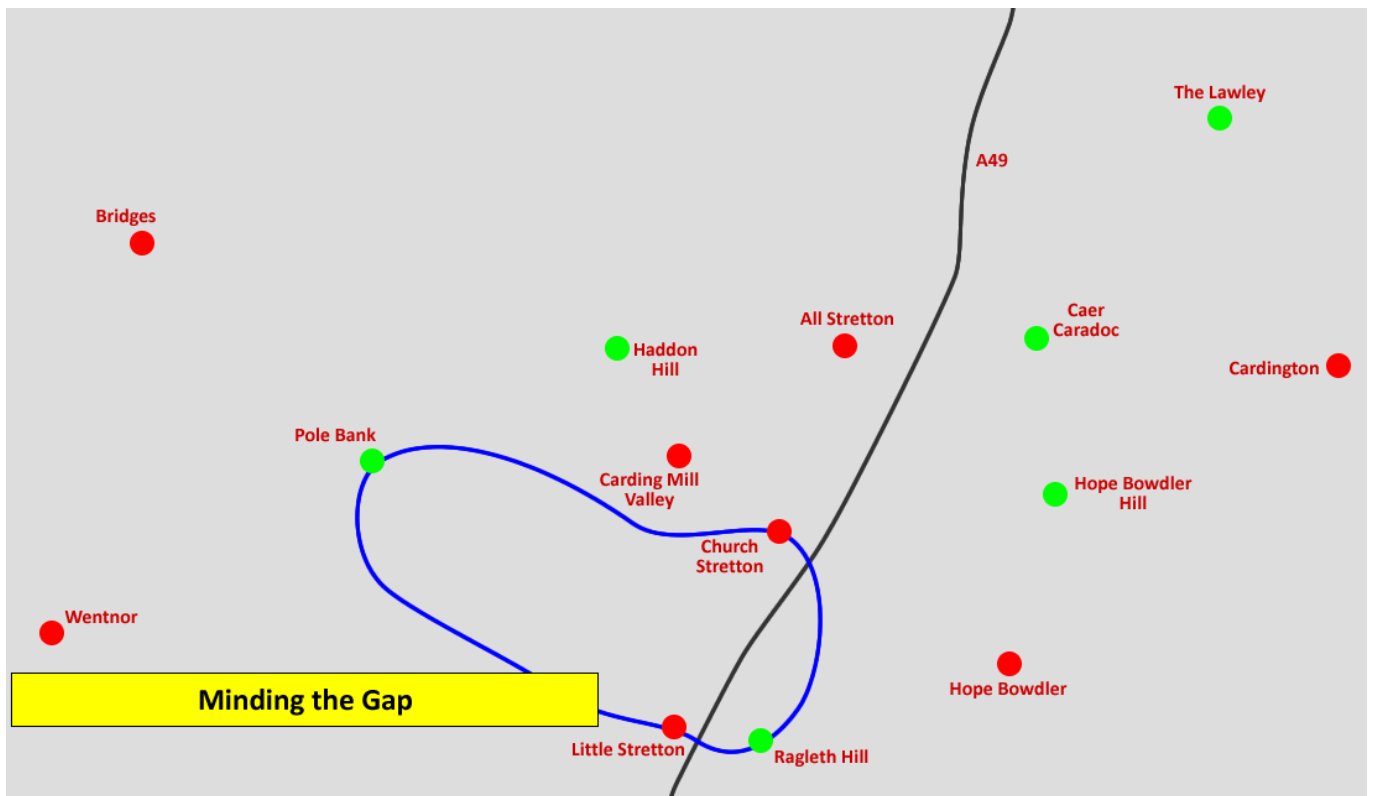

# Church Stretton Walking Festival 2018: Thursday 21<sup>st</sup> – Sunday 24<sup>th</sup> June

## Walk Overviews

(These maps are only intended to give a rough guide as to the location of each walk, for comparison purposes)

Thursday, 10:00, Carding Mill Valley

Thursday, 10:30, Carding Mill Valley

Thursday, 10:30, The Outdoor Depot

Friday, 10:00, Hope Bowdler Village Hall

Friday, 10:00, Sandford Avenue Layby

Friday, 10:00, Church Stretton Library

Saturday, 10:00, The Outdoor Depot

Saturday, 09:30, The Square

Saturday, 10:00, Carding Mill Valley

Sunday, 10:00, The Outdoor Depot

Sunday, 10:00, Carding Mill Valley

Sunday, 10:30, The Outdoor Depot