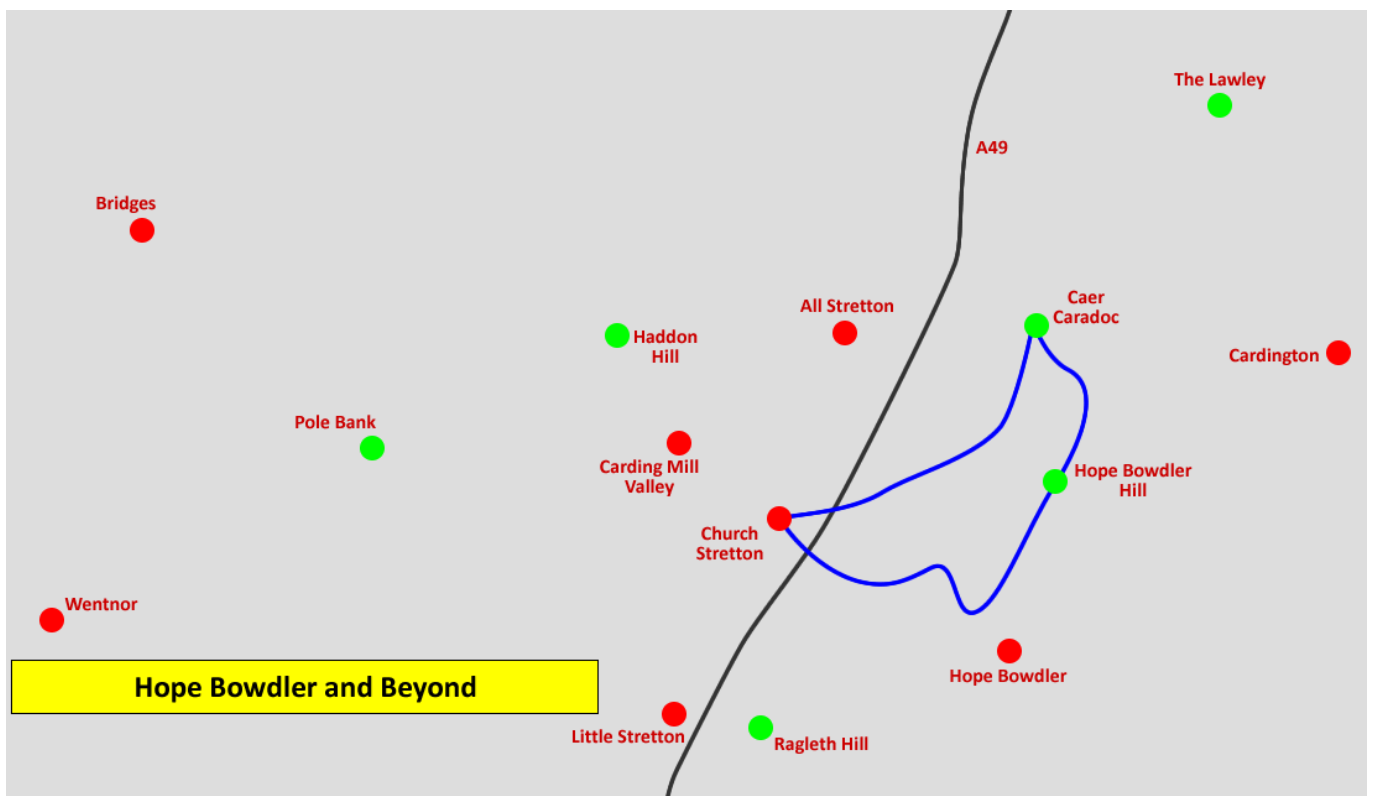

## Walk Overviews

(These maps are only intended to give a rough guide as to the location of each walk, for comparison purposes)

Thursday, 10:00, Carding Mill Valley

Thursday, 10:30, Carding Mill Valley

Thursday, 10:30, The Outdoor Depot

Friday, 10:00, Hope Bowdler Village Hall

Friday, 10:00, Sandford Avenue Layby

Friday, 10:00, Church Stretton Library

Saturday, 10:00, The Outdoor Depot

Saturday, 09:30, The Square

Saturday, 10:00, Carding Mill Valley

Sunday, 10:00, The Outdoor Depot

Sunday, 10:00, Carding Mill Valley

Sunday, 10:30, The Outdoor Depot