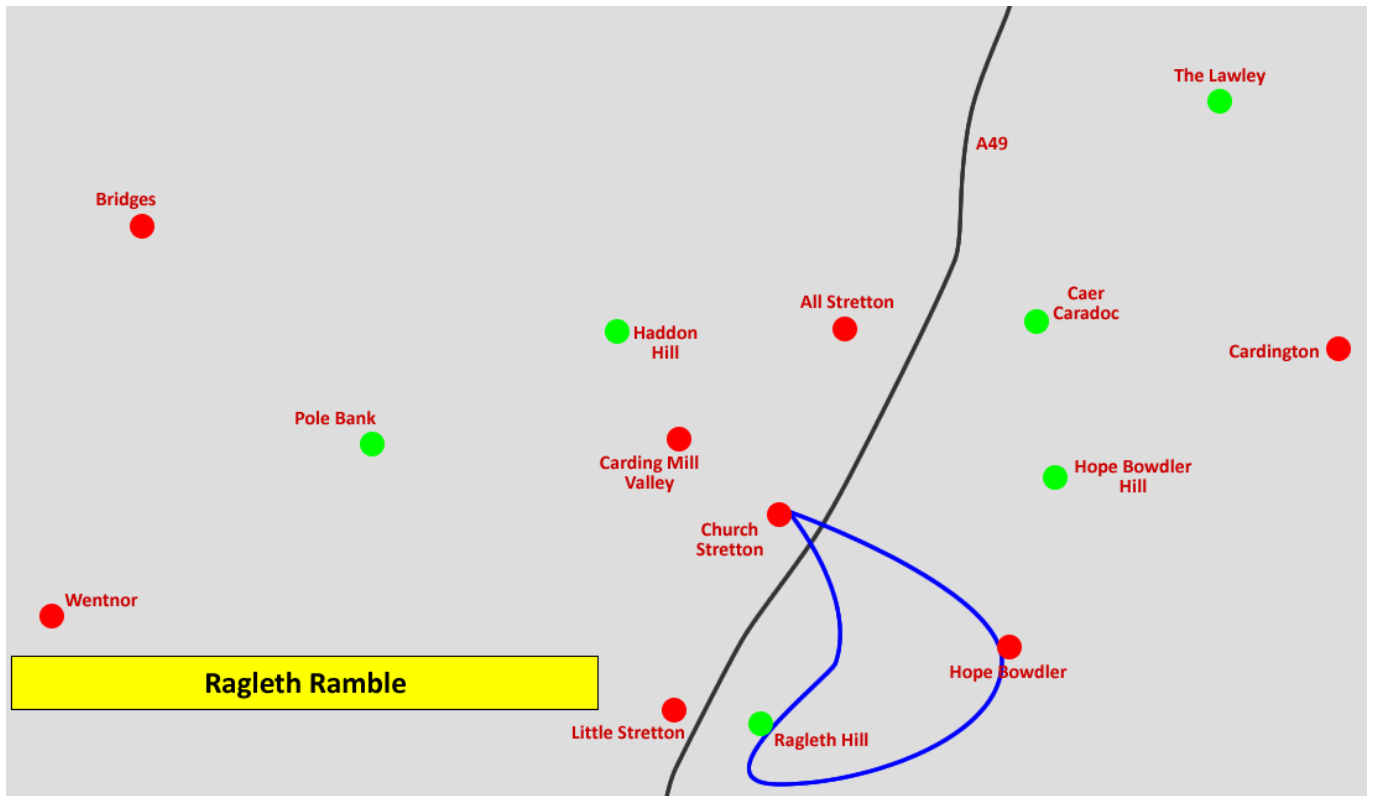

# Church Stretton Walking Festival 2018: Thursday 21<sup>st</sup> – Sunday 24<sup>th</sup> June

## Walk Overviews

(These maps are only intended to give a rough guide as to the location of each walk, for comparison purposes)

Thursday, 10:00, Carding Mill Valley

Thursday, 10:30, Carding Mill Valley

Thursday, 10:30, The Outdoor Depot

Friday, 10:00, Hope Bowdler Village Hall

Friday, 10:00, Sandford Avenue Layby

Friday, 10:00, Church Stretton Library

Saturday, 10:00, The Outdoor Depot

Saturday, 09:30, The Square

Saturday, 10:00, Carding Mill Valley

Sunday, 10:00, The Outdoor Depot

Sunday, 10:00, Carding Mill Valley

Sunday, 10:30, The Outdoor Depot