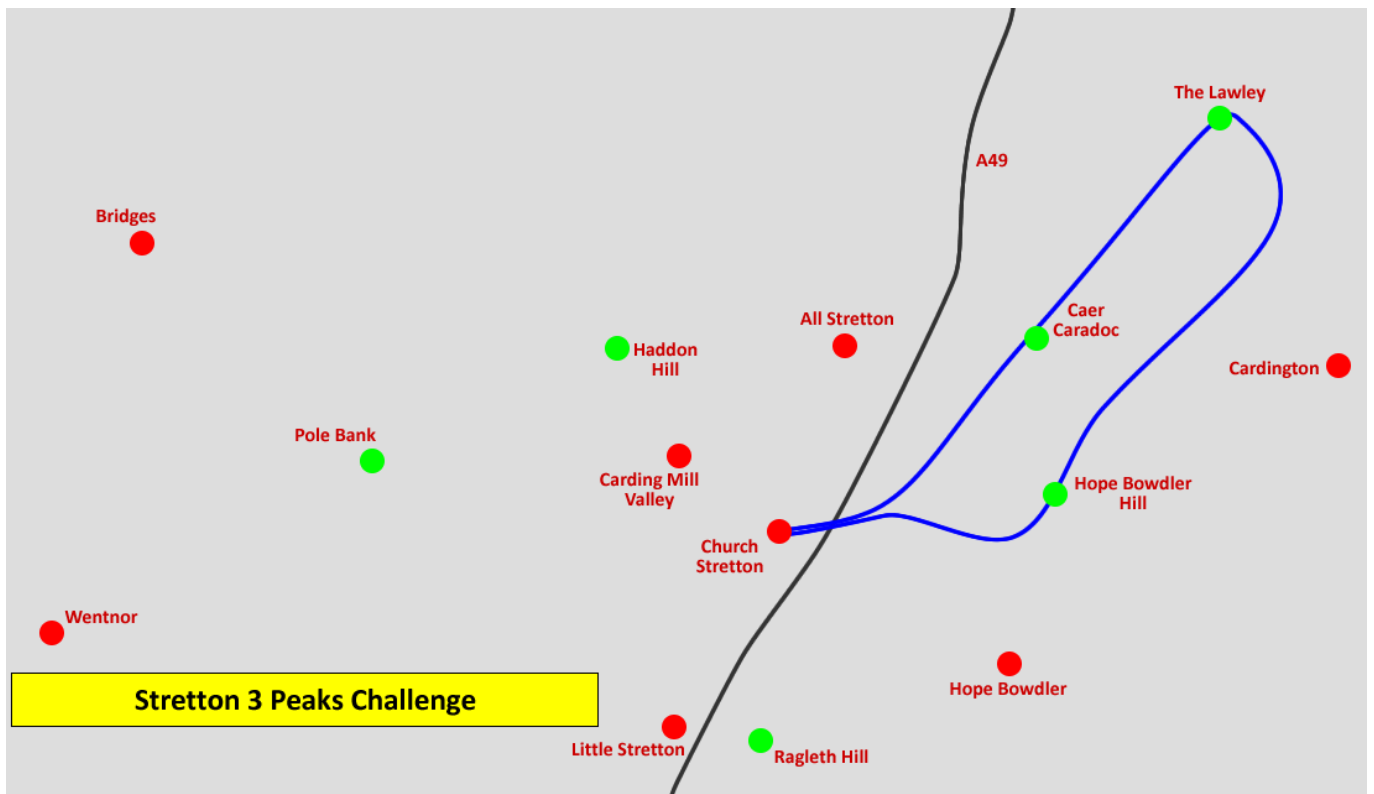

## Walk Overviews

(These maps are only intended to give a rough guide as to the location of each walk, for comparison purposes)

Thursday, 10:00, Carding Mill Valley

Thursday, 10:30, Carding Mill Valley

Thursday, 10:30, The Outdoor Depot

Friday, 10:00, Hope Bowdler Village Hall

Friday, 10:00, Sandford Avenue Layby

Friday, 10:00, Church Stretton Library

Saturday, 10:00, The Outdoor Depot

Saturday, 09:30, The Square

Saturday, 10:00, Carding Mill Valley

Sunday, 10:00, The Outdoor Depot

Sunday, 10:00, Carding Mill Valley

Sunday, 10:30, The Outdoor Depot