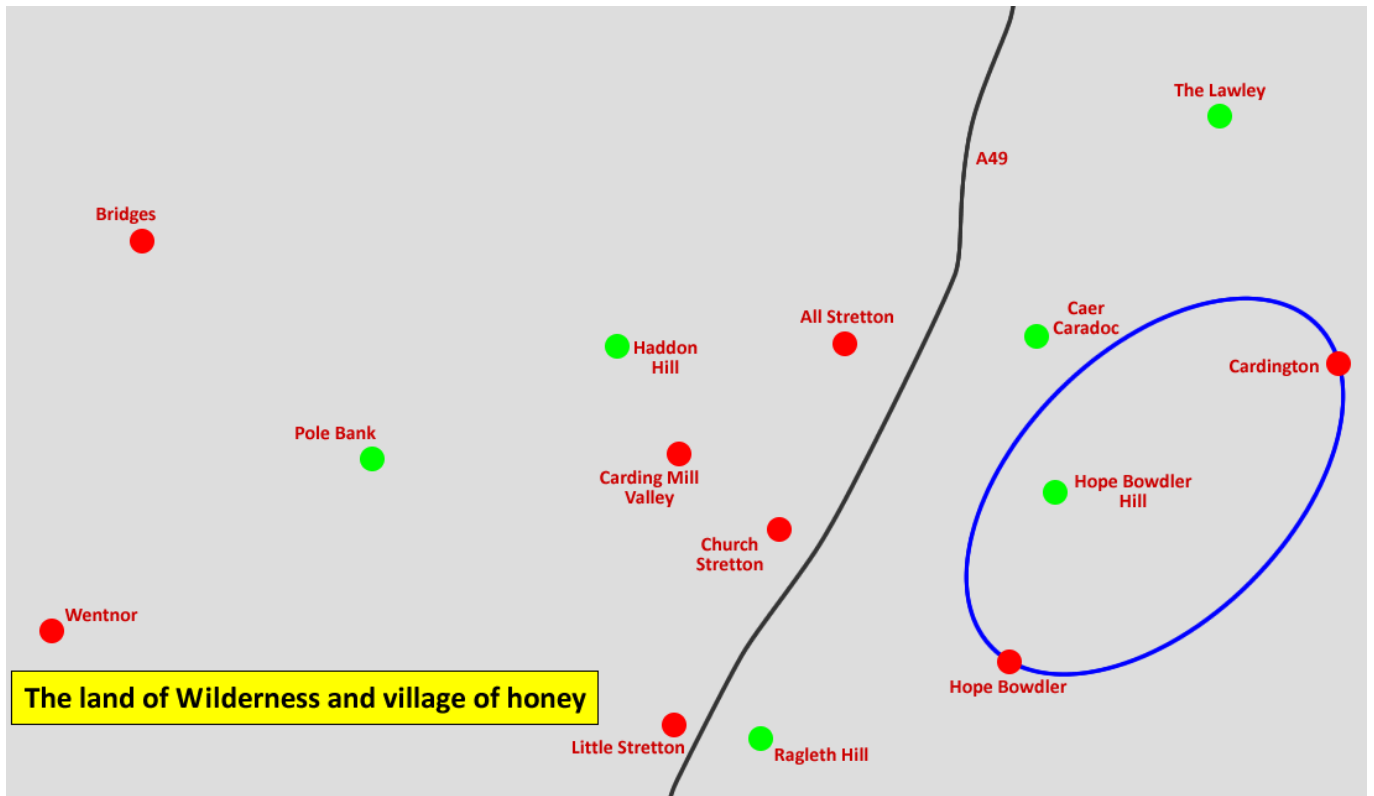

# Church Stretton Walking Festival 2018: Thursday 21<sup>st</sup> – Sunday 24<sup>th</sup> June

## Walk Overviews

(These maps are only intended to give a rough guide as to the location of each walk, for comparison purposes)

Thursday, 10:00, Carding Mill Valley

Thursday, 10:30, Carding Mill Valley

Thursday, 10:30, The Outdoor Depot

Friday, 10:00, Hope Bowdler Village Hall

Friday, 10:00, Sandford Avenue Layby

Friday, 10:00, Church Stretton Library

Saturday, 10:00, The Outdoor Depot

Saturday, 09:30, The Square

Saturday, 10:00, Carding Mill Valley

Sunday, 10:00, The Outdoor Depot

Sunday, 10:00, Carding Mill Valley

Sunday, 10:30, The Outdoor Depot