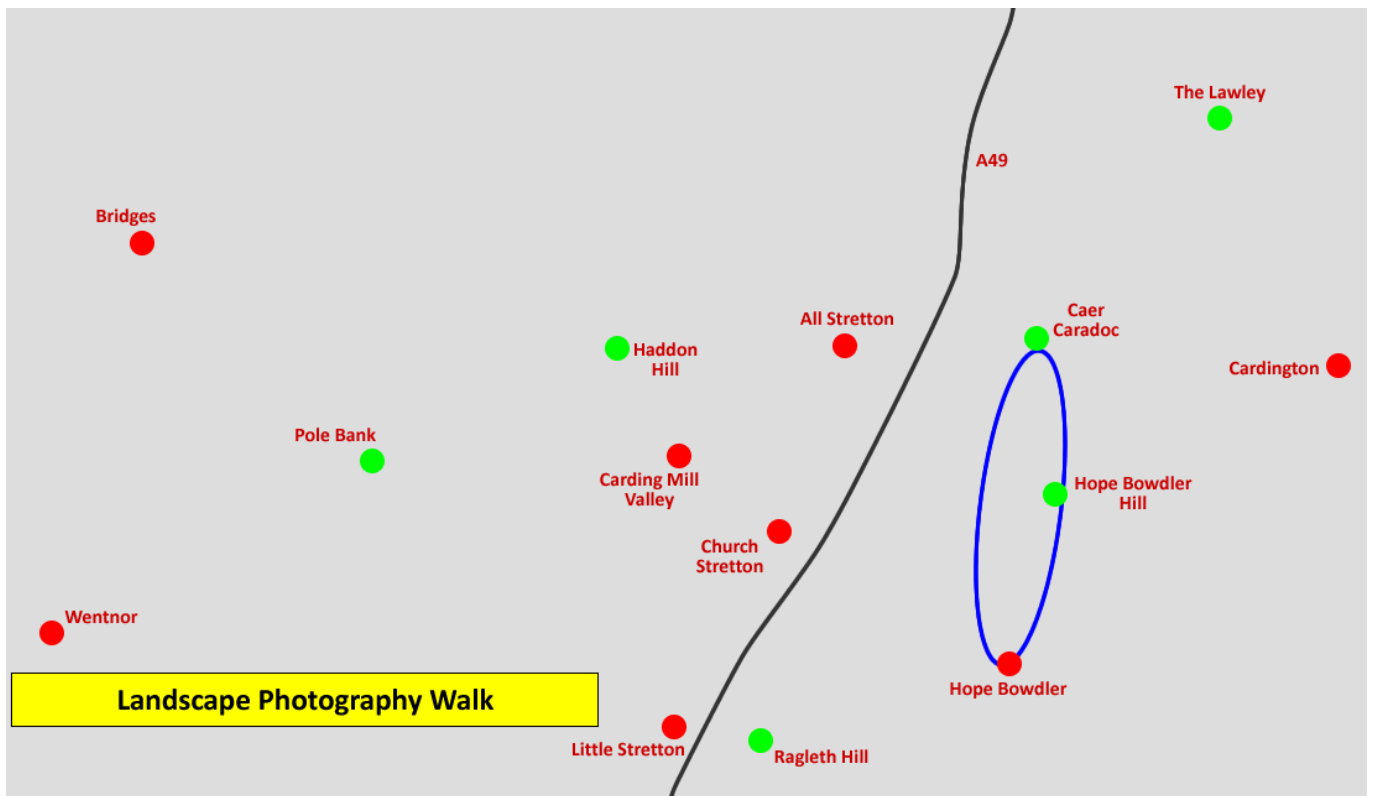

## Walk Overviews

(These maps are only intended to give a rough guide as to the location of each walk, for comparison purposes)

Thursday, 10:00, Carding Mill Valley

Thursday, 10:30, Carding Mill Valley

Thursday, 10:30, The Outdoor Depot

Friday, 10:00, Hope Bowdler Village Hall

Friday, 10:00, Sandford Avenue Layby

Friday, 10:00, Church Stretton Library

Saturday, 10:00, The Outdoor Depot

Saturday, 09:30, The Square

Saturday, 10:00, Carding Mill Valley

Sunday, 10:00, The Outdoor Depot

Sunday, 10:00, Carding Mill Valley

Sunday, 10:30, The Outdoor Depot